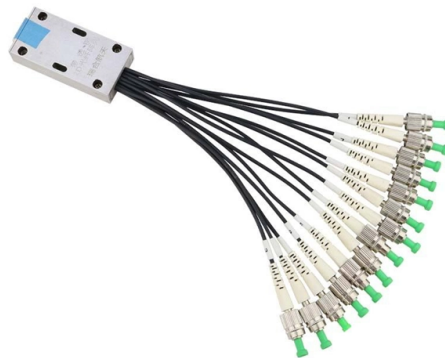

Small Portable Distribution Box for Construction Sites

Overview

Portable construction box allows for easy transportation and setup across different site locations. PREMIUM CONSTRUCTION POWER DISTRIBUTION BOX: Crafted by WESTERN, the 6506TLSX Temp power box features a durable blend material for long-lasting performance in demanding environments. 6506TLSX 50A 125/250V Temporary Power X-TREME Box 6-L5-20 TWISTLOCK SLED Base. One Size Portable Power Supply Box —. Enhanced Protection Ratings: Products with IP65, IP67, and IP44 ratings are becoming standard for dust/water resistance. An IP65 electrical cabinet is commonly understood as dust-tight and protected against water jets, making it suitable for demanding outdoor and industrial environments when the full assembly is. Portable power distribution units (PDUs) are essential for safely routing generator or utility power to multiple tools and devices on job sites, events, and camping setups. ✂ All safety elements from high-quality brand KOOP Elektro under lockable lid. All LS switches and FI switches are equipped with Intertek 'S' sign.