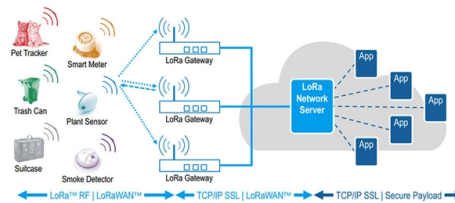

PoE Ethernet to Optical Module

Overview

Ethernet media converters and PoE injectors allow for transmission media changes to accommodate the various devices available for modern industrial networks, including standard Ethernet to PoE and Ethernet to fiber optic conversions. Moxa's Ethernet to Fiber media converters feature innovative remote management, industrial-grade reliability, and a flexible, modular design that can fit any type of industrial environment. 25G SFP module, it means you can use other device with 100M or 1000M fiber port on the other side. 12~48V DC Input - The PoE media converter support 12~48V DC Input and boost to 48V PoE output. It will solve the problem that you. The Comnet CNMC2SFPPoE is part of the CNMCSFP series of electrical-to-optical Ethernet media converters. Supporting one or. Converts and Extends 10/100/1000Base-T RJ45 Ethernet to 1000Base-X SFP fiber optic up to 160km, Plug-and-Play Ethernet-to-Fiber converter for simple installation. Product Type Open SFP 850nm 550m 1310nm 20km 1310nm 40km 1550nm 80km 1550nm 120km 10/100/1000Base-T PoE RJ45 Gigabit Ethernet to. Omnitron PoE Media Converters, Enterprise PoE Switches, and Industrial PoE Switches enable network distance extension over fiber optic cabling, and provide PoE, PoE+, HPoE, and IEEE 802.