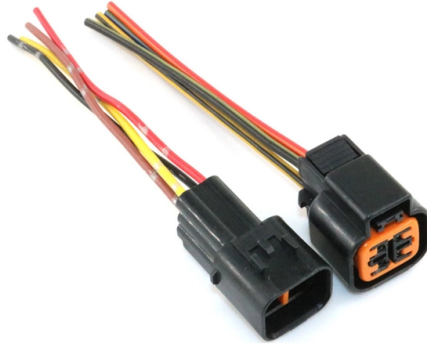

Mo-2 optical power meter

Overview

The Micro OWL 2 is a high accuracy, high resolution, microprocessor controlled, optical power meter. The meter has a 75dB dynamic range making it ideal for both single-mode and multimode fiber testing. Page 1 Optical Wavelength Laboratories OPERATIONS GUIDE MICRO OWL 2 OPTICAL POWER METER Model Numbers: MO-2 MO-2V Revision 1. COM Whitewater, WI 53190 Phone: 262-473-0643 Internet: OWL-INC. 15 dB accuracy over its normal operating range. It has an attractive handheld case with a backlit, graphic, liquid crystal display, and 18-key. OWL OPTICAL WAVELENGTH LABORATORIES MO-2 Micro OWL OPTICAL WAVELENGTH LABORATORIES 2 optical power meter with data storage NEW FEATURES: InGaAs photodetector with 2. 15 dB, displaying readings on a backlit LCD in dBm, dB, and microwatts, along with a built-in Loss Wizard for certification against various cabling standards.

Article Content

MONGOLIAN OPTICAL POWER METER Datasheet, PDF

MONGOLIAN OPTICAL POWER METER Datasheet. Part #: MON101563. Datasheet: 180Kb/3P. Manufacturer: Glamox. Description: MONITOR1-S IP65 GR 430E1/DALI XWB. 110 Results ...

OWL MO-2 Micro OWL 2 Optical Power Meter

The backlit LCD display shows accurate readings in dBm, dB, and microwatts. The OWL MO 2 Micro OWL 2 Optical Power Meter also features a built-in Loss

How to Test a Transceiver with an Optical Power Meter and OTDR

Optical Power Meter Handle With Precise Test Accuracy Dust

Description & Details Optical Power Meter Handle With Precise Test Accuracy Dust Resistant Design And Quick Plug And Play Setup For Field Technicians Description Designed specifically for field