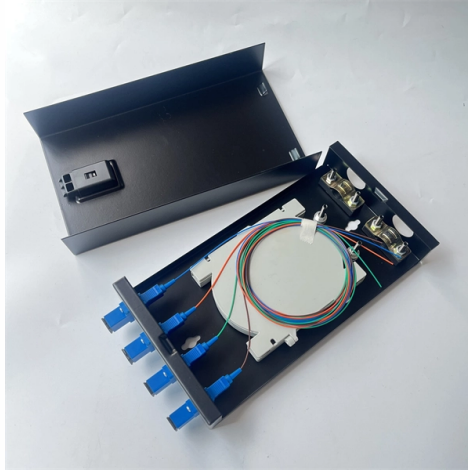

## Overview

The dual color LED controller set is designed with a touch color wheel, which offers fast and accurate color temperature adjustment by touching the wheel. Touch Dimmer Switch, Touch Sensor Dimmer, Touch Lamp Control Module, Replacement Sensor 36W Dual Color Temperature LED Touch Sensing Dimming Control Switch [DUAL COLOR TEMPERATURE CONTROL] Enjoy lighting options with the ability to switch between two distinct color light strips, perfect for. Seamless touch sensor technology: the touch lamp control module has advanced sensor control and allows effortless and intuitive operation. Simply touch the switch to adjust the brightness or turn the lamp on/off and provide a modern and user-friendly experience. Versatile application: regardless of. It is a DC 5V 5W Dual-Color LED Driver 0-100% Stepless Dimmer Module Touch Control LED Lamp Board. Smooth dimming of each white with dimming range from. Sunricher offers a wide range of DALI lighting control, DALI master, DALI dimmable driver, DALI sensor, DALI coupler, DALI-2 wall panel, DALI dimmer, DALI switch for fluorescent and compact fluorescent lamps, tungsten-halogen lamps, high pressure discharge lamps and LED lighting. With DALI lighting. Type-C Interface: Enables easy and universal charging, compatible with a wide range of 5V DC power sources. 7-5V Output Voltage: Provides flexibility in.